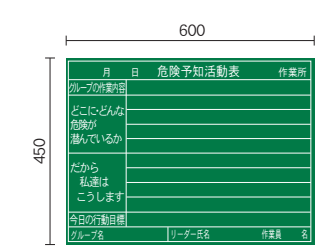

XW85T 入数/8枚
¥4,800

XW08T 入数/10枚
¥3,000

XW09T 入数/10枚
¥3,000

XW10T 入数/10枚
¥3,000

XW11T 入数/10枚
¥3,000

XW13T 入数/10枚
¥3,000

XW20T 入数/10枚
¥3,000

XW54N (※脚なし) 入数/10枚
¥3,000

XW55N (※脚なし) 入数/10枚
¥3,000

XW01T 入数/10枚
¥3,000

XW05T 入数/10枚
¥3,000

XW07T 入数/10枚
¥3,000

XW46T 入数/10枚
¥3,000

XW71T 入数/8枚
¥6,000

XW80T 入数/8枚
¥5,000

XW82T 入数/8枚
¥5,000