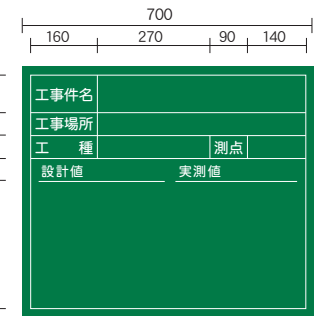

XW81T 入数/8枚
¥5,000