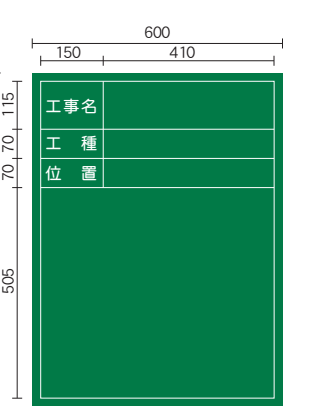

XW55N (※脚なし) 入数/10枚
¥3,000

XW01T 入数/10枚
¥3,000

XW05T 入数/10枚
¥3,000

XW07T 入数/10枚
¥3,000

XW46T 入数/10枚
¥3,000

XW71T 入数/8枚
¥6,000

XW80T 入数/8枚
¥5,000

XW82T 入数/8枚
¥5,000