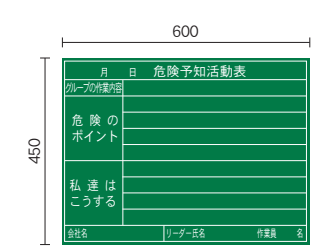

XW85T 入数/8枚
¥4,800

XW08T 入数/10枚
¥3,000

XW09T 入数/10枚
¥3,000

XW10T 入数/10枚
¥3,000

XW11T 入数/10枚
¥3,000

XW13T 入数/10枚
¥3,000

XW20T 入数/10枚
¥3,000

XW54N (※脚なし) 入数/10枚
¥3,000

XW55N (※脚なし) 入数/10枚
¥3,000

XW01T 入数/10枚
¥3,000

XW05T 入数/10枚
¥3,000

XW07T 入数/10枚
¥3,000

XW46T 入数/10枚
¥3,000

XW71T 入数/8枚
¥6,000

XW80T 入数/8枚
¥5,000

XW82T 入数/8枚
¥5,000