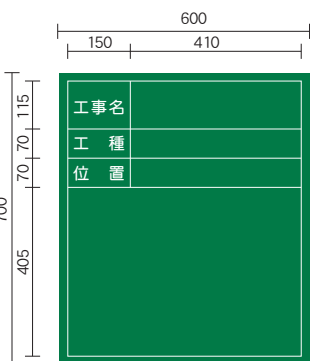

XW55N (※脚なし) 入数/10枚
¥3,000

XW01T 入数/10枚
¥3,000

XW05T 入数/10枚
¥3,000

XW07T 入数/10枚
¥3,000

XW46T 入数/10枚
¥3,000

XW71T 入数/8枚
¥6,000

XW80T 入数/8枚
¥5,000

XW82T 入数/8枚
¥5,000