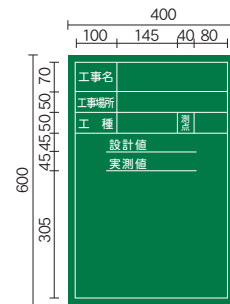

XW85T 入数/8枚
¥4,800

XW08T 入数/10枚
¥3,000

XW09T 入数/10枚
¥3,000

XW10T 入数/10枚
¥3,000

XW11T 入数/10枚
¥3,000

XW13T 入数/10枚
¥3,000

XW20T 入数/10枚
¥3,000

XW54N (※脚なし) 入数/10枚
¥3,000

XW55N (※脚なし) 入数/10枚
¥3,000

XW01T 入数/10枚
¥3,000

XW05T 入数/10枚
¥3,000

XW07T 入数/10枚
¥3,000

XW46T 入数/10枚
¥3,000

XW71T 入数/8枚
¥6,000

XW80T 入数/8枚
¥5,000

XW82T 入数/8枚
¥5,000