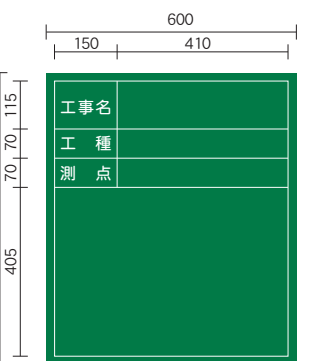

XW55N (※脚なし) 入数/10枚
¥3,000

XW01T 入数/10枚
¥3,000

XW05T 入数/10枚
¥3,000

XW07T 入数/10枚
¥3,000

XW46T 入数/10枚
¥3,000

XW71T 入数/8枚
¥6,000

XW80T 入数/8枚
¥5,000

XW82T 入数/8枚
¥5,000